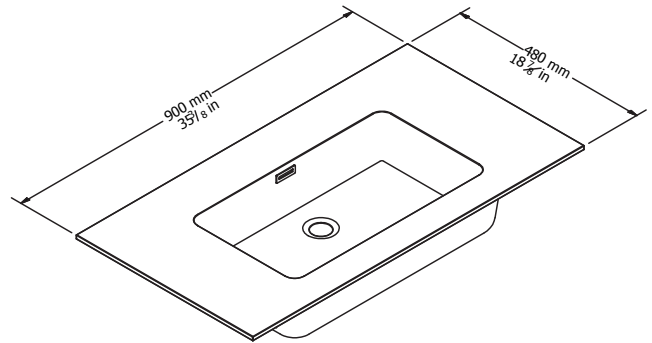

Liste complète des pièces de votre meuble lavabo.
Complete parts list of your vanity.

LISTE DES PIÈCES / PARTS LIST

NO.	CODES	DESCRIPTIONS
01	RTOS902BL	Lavabo / Washbasin
02	RT08941VA	Meuble lavabo / Vanity

01

02