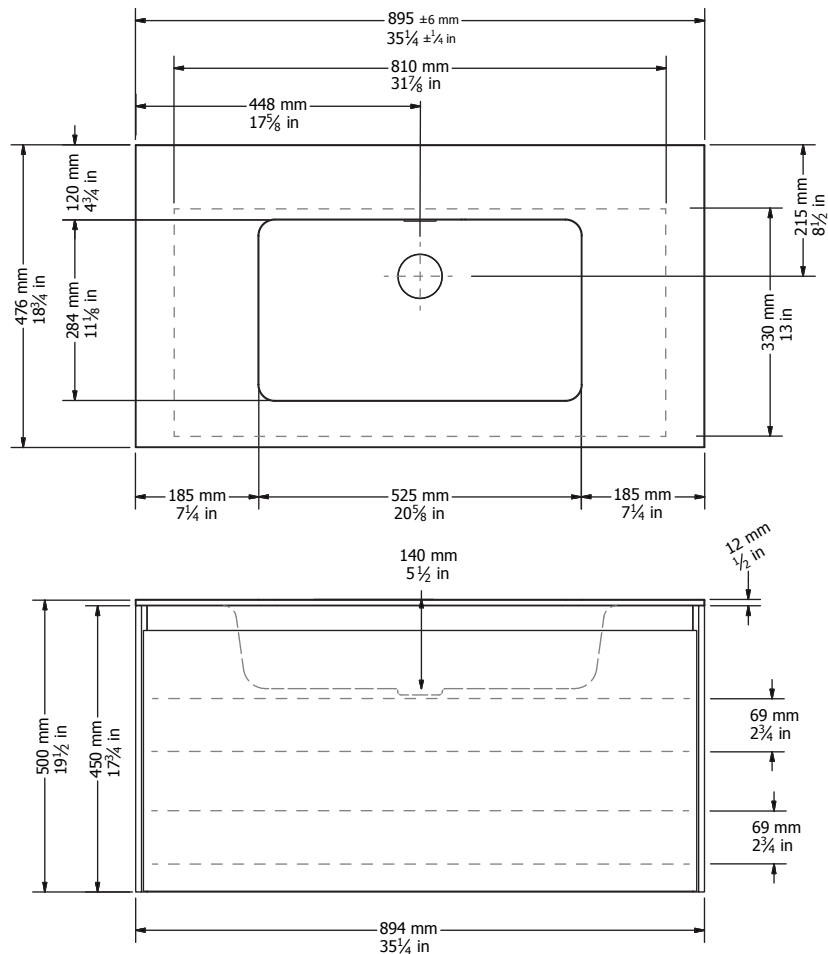

Finis disponibles / Available finish:

- MBL = Blanc mat / matt white
- MBK = Noir mat / matt black
- MGR = Gris mat / matt grey
- OK = Chêne / oak

*Robinetterie vendu séparément / Faucet sold separately