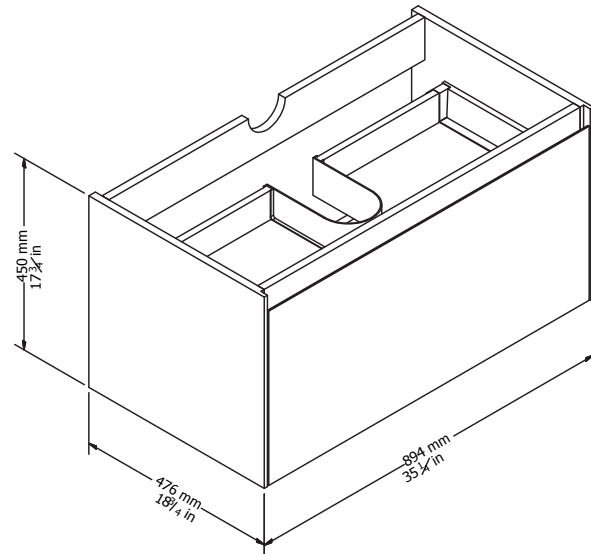

GARANTIE

Mobilier de salles de bains — Garantie limitée de 5 ans (composantes) et 5 ans (mécanismes)

Rubi garantit les composantes de ses meubles de salle de bains et ses vanités contre tout défaut matériel et de fabrication, de même les charnières et coulisses pour portes et tiroirs, pendant une période de cinq ans. Certaines modalités et conditions s'appliquent, référez-vous au manuel du produit pour tous les détails.

WARRANTY

Bathroom furniture - Limited Warranty 5 years (components) and 5 years (mechanisms)

Rubi guarantees the components of its furniture and bathroom vanities against defects in material and workmanship as well as the hinges and slides for doors and drawers, for a period of five years. Some terms and conditions apply, refer to the manual for more details.