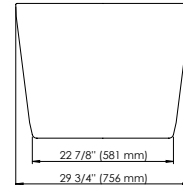

MONACO F1 3060

57 3/4" x 29 3/4" x 22 3/8"

PRODUCT DESCRIPTION:

Adjustable feet
Contemporary style
Above-the-floor rough (AFR)
Integrated linear overflow and drain kit included, chrome

24-48hrs
5 days

WATER CAPACITY:

55 gallons

IMMERSION:

13 3/4 po

BOX SIZE:

60" x 31" x 24"

NET WEIGHT:

83 lbs

GROSS WEIGHT:

105 lbs

Bathtub only

MON3060F1

Mass-Air
Included: 12 injectors, 750W (1 1/2h.p.) Optima blower, with 300W heating element, 72" blower hose extension, and remote control.

MON3060F1M

Rouge-Air
Included: 12 micro-jets, 750W (1 1/2h.p.) Optima blower, with 300W heating element, 72" blower hose extension, and remote control.

MON3060F1A

GENERAL OPTIONS

Overflow and waste included: Chrome

Acrylic Colour: White

Standard

Bathtub drain adapter (picture below)

Gel black neck pillow

White, brushed nickel or black overflow and drain kit

MASS-AIR / ROUGE-AIR OPTIONS

Mass-Air Jet finish: White/Chrome

Standard

Others: Chrome/Chrome

96" blower hose extension

A blower hose extension is required when the blower is located more than 4' from the bathtub.

BATHTUB DRAIN ADAPTER

123Connect is a freestanding bathtub rough-in (install before tile).

- Quick, easy and clean installation.
- No access panel required.
- Allows for an installation as close to the wall as possible.

LINEAR OVERFLOW

White

Brushed nickel

Chrome

Black

CONFORMITY ATTESTATION
Bathtub Standards
cUPC
Hydromassage Standard
CAN / CSA.B45.10 / CSA.C22.2 / UL-1795

ECORESPONSABLE Certification
First manufacturer of bathroom products in North America to be certified ecoresponsible

Produits Neptune
Rouge

6835, Picard street, Saint-Hyacinthe (Québec) J2S 1H3
Phone: (450) 773-7058 - produitsneptune.com