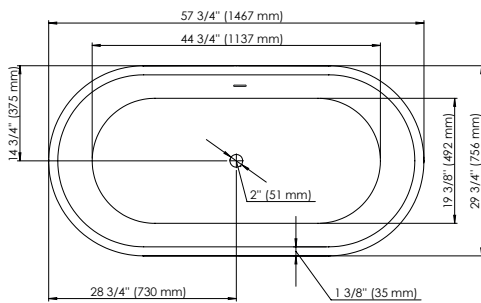

MONACO F1 3060

57 3/4" x 29 3/4" x 22 3/8"

PRODUCT DESCRIPTION:

Adjustable feet
Contemporary style
Above-the-floor rough (AFR)
Integrated linear overflow and drain kit included, chrome

24-48hrs
5 days

WATER CAPACITY:

55 gallons

IMMERSION:

13 3/4 po

BOX SIZE:

60" x 31" x 24"

NET WEIGHT:

83 lbs

GROSS WEIGHT:

105 lbs

Bathtub only

MON3060F1

Mass-Air
Included: 12 injectors, 750W (1 1/2h.p.) Optima blower, with 300W heating element, 72" blower hose extension, and remote control.

MON3060F1M

Rouge-Air
Included: 12 micro-jets, 750W (1 1/2h.p.) Optima blower, with 300W heating element, 72" blower hose extension, and remote control.

MON3060F1A

GENERAL OPTIONS

Overflow and waste included: Chrome

Acrylic Colour: White

Standard

Bathtub drain adapter (picture below)

Gel black neck pillow

White, brushed nickel or black overflow and drain kit

MASS-AIR / ROUGE-AIR OPTIONS

Mass-Air Jet finish: White/Chrome

Standard

Others: Chrome/Chrome

96" blower hose extension

A blower hose extension is required when the blower is located more than 4' from the bathtub.

BATHTUB DRAIN ADAPTER

123Connect is a freestanding bathtub rough-in (install before tile).

- Quick, easy and clean installation.
- No access panel required.
- Allows for an installation as close to the wall as possible.

LINEAR OVERFLOW

White

Brushed nickel

Chrome

Black

CONFORMITY ATTESTATION
Bathtub Standards
cUPC
Hydromassage Standard
CAN / CSA.B45.10 / CSA.C22.2 / UL-1795

ECORESPONSABLE Certification
First manufacturer of bathroom products in North America to be certified ecoresponsible

Produits Neptune
Rouge

6835, Picard street, Saint-Hyacinthe (Québec) J2S 1H3
Phone: (450) 773-7058 - produitsneptune.com