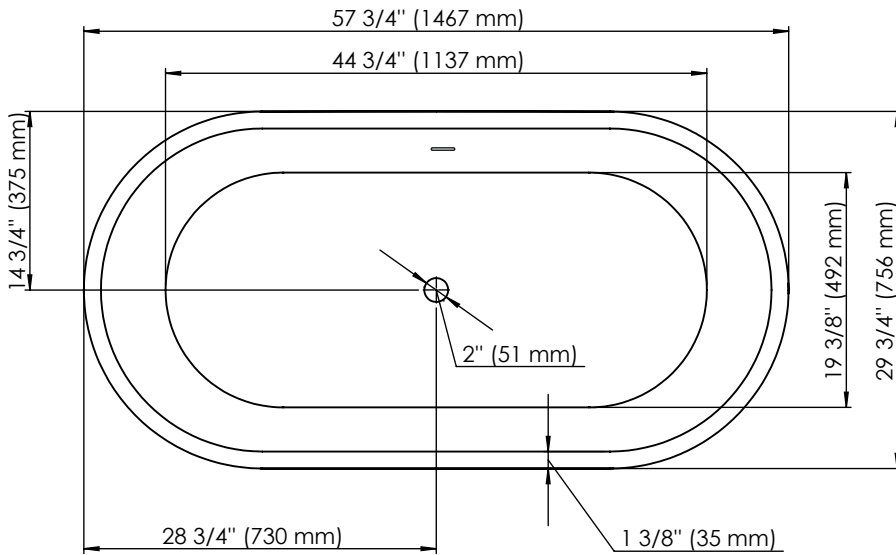

Produits Neptune
Rouge

MONACO 3060F1

Bathtub

Ajustable feet

Above-the-floor rough (AFR)

*All dimensions are approximate and subject to change without notice
Please refer to the installation guide before beginning the installation