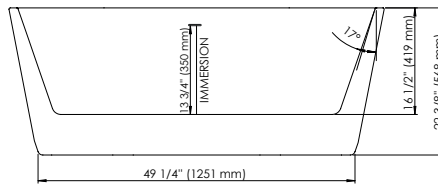

MONACO F1 3060

57 3/4" x 29 3/4" x 22 3/8"

PRODUCT DESCRIPTION:

Adjustable feet
Contemporary style
Above-the-floor rough (AFR)
Integrated linear overflow and drain kit included, chrome

24-48hrs
5 days

WATER CAPACITY:

55 gallons

IMMERSION:

13 3/4 po

BOX SIZE:

60" x 31" x 24"

NET WEIGHT:

83 lbs

GROSS WEIGHT:

105 lbs

Bathtub only

MON3060F1

Mass-Air
Included: 12 injectors, 750W (1 1/2h.p.) Optima blower, with 300W heating element, 72" blower hose extension, and remote control.

MON3060F1M

Rouge-Air
Included: 12 micro-jets, 750W (1 1/2h.p.) Optima blower, with 300W heating element, 72" blower hose extension, and remote control.

MON3060F1A

GENERAL OPTIONS

Overflow and waste included: Chrome

Acrylic Colour: White

Standard

Bathtub drain adapter (picture below)

Gel black neck pillow

White, brushed nickel or black overflow and drain kit

MASS-AIR / ROUGE-AIR OPTIONS

Mass-Air Jet finish: White/Chrome

Standard

Others: Chrome/Chrome

96" blower hose extension

A blower hose extension is required when the blower is located more than 4' from the bathtub.

BATHTUB DRAIN ADAPTER

123Connect is a freestanding bathtub rough-in (install before tile).

- Quick, easy and clean installation.
- No access panel required.
- Allows for an installation as close to the wall as possible.

LINEAR OVERFLOW

White

Brushed nickel

Chrome

Black

CONFORMITY ATTESTATION
Bathtub Standards
cUPC
Hydromassage Standard
CAN / CSA.B45.10 / CSA.C22.2 / UL-1795

ECORESPONSABLE Certification
First manufacturer of bathroom products in North America to be certified ecoresponsible

Produits Neptune
Rouge

6835, Picard street, Saint-Hyacinthe (Québec) J2S 1H3
Phone: (450) 773-7058 - produitsneptune.com