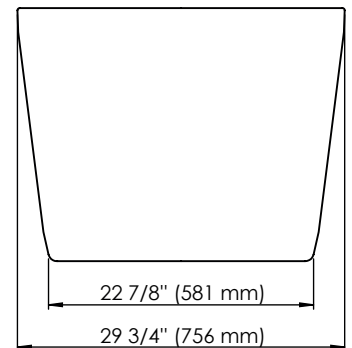

Produits Neptune
Rouge

MONACO 3060F1

Bathtub

Ajustable feet

Above-the-floor rough (AFR)

*All dimensions are approximate and subject to change without notice
Please refer to the installation guide before beginning the installation