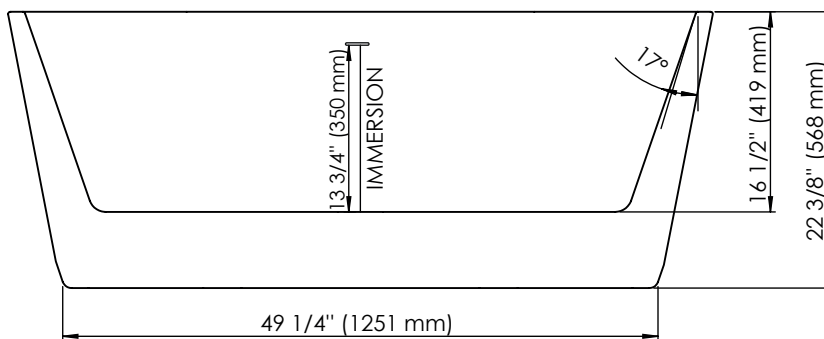

# MONACO 3060F1

Bathtub

Ajustable feet

Above-the-floor rough (AFR)

\*All dimensions are approximate and subject to change without notice  
Please refer to the installation guide before beginning the installation