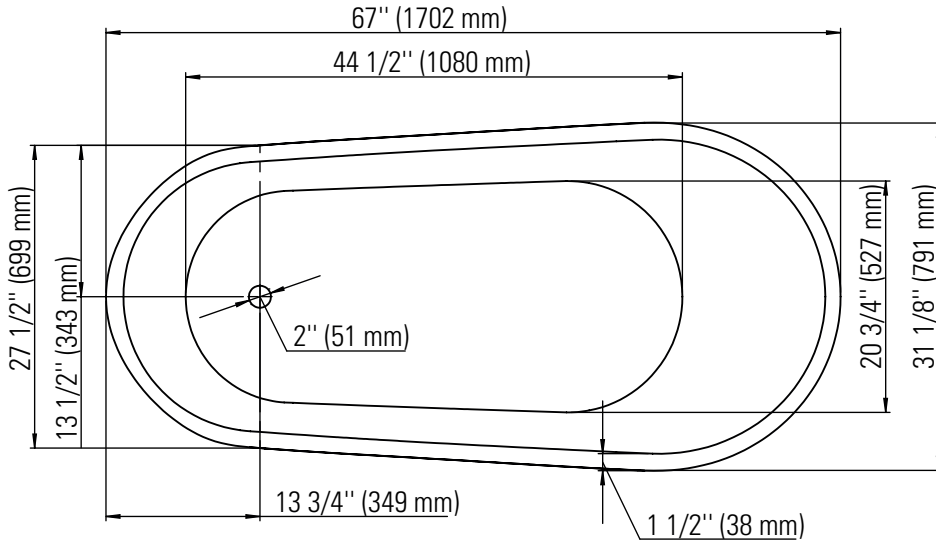

Produits Neptune
Rouge

MALAGA 3266F1

Bathtub

Ajustable feet
Above-the-floor rough (AFR)

*All dimensions are approximate and subject to change without notice
Please refer to the installation guide before beginning the installation