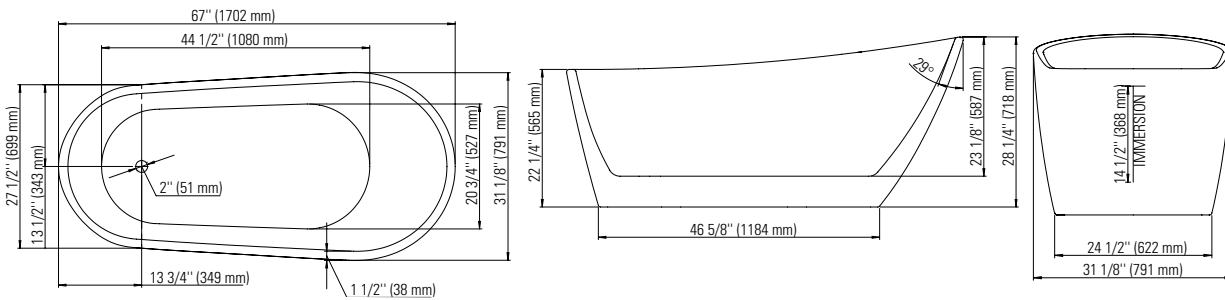

MALAGA F1 3266

67" x 31 1/8" x 28 1/4"

PRODUCT DESCRIPTION:		24-48hrs 5 days
Adjustable feet Contemporary style Above-the-floor rough (AFR) Integrated linear overflow and drain kit included, chrome		
WATER CAPACITY:	IMMERSION:	
68 gallons	14 1/2 po	
BOX SIZE:		
68 1/2" x 33" x 30"		
NET WEIGHT:	GROSS WEIGHT:	
86 lbs	114 lbs	