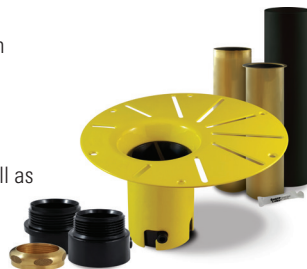

MALAGA F1 3266

67" x 31 1/8" x 28 1/4"

PRODUCT DESCRIPTION:		24-48hrs 5 days
Adjustable feet Contemporary style Above-the-floor rough (AFR) Integrated linear overflow and drain kit included, chrome		
WATER CAPACITY:	IMMERSION:	
68 gallons	14 1/2 po	
BOX SIZE:		
68 1/2" x 33" x 30"		
NET WEIGHT:	GROSS WEIGHT:	
86 lbs	114 lbs	

GENERAL OPTIONS

Overflow and waste included: Chrome
Acrylic Colour: White Standard
Bathtub drain adapter (picture below)

Gel black neck pillow
White or brushed nickel overflow and drain kit

MASS-AIR / ROUGE-AIR OPTIONS

Mass-Air Jet finish: White/Chrome Standard
Others: Chrome/Chrome
96" blower hose extension

A blower hose extension is required when the blower is located more than 4' from the bathtub.

BATHTUB DRAIN ADAPTER

123Connect is a freestanding bathtub rough-in (install before tile).

- Quick, easy and clean installation.
- No access panel required.
- Allows for an installation as close to the wall as possible.

LINEAR OVERFLOW