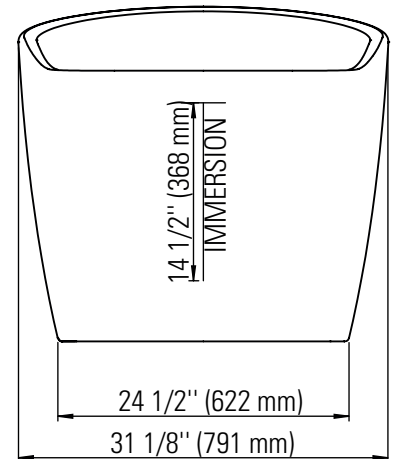

Produits Neptune
Rouge

MALAGA 3266F1

Bathtub

Ajustable feet
Above-the-floor rough (AFR)

*All dimensions are approximate and subject to change without notice
Please refer to the installation guide before beginning the installation