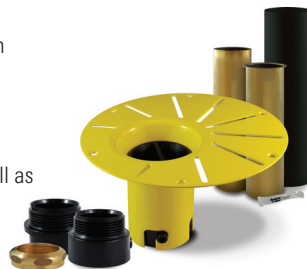

MALAGA F1 3260

59 1/4" x 31 1/4" x 28 3/4"

PRODUCT DESCRIPTION:		24-48hrs 5 days
Adjustable feet Contemporary style Above-the-floor rough (AFR) Integrated linear overflow and drain kit included, chrome		
WATER CAPACITY:	IMMERSION:	
55 gallons	14 1/2 po	
BOX SIZE:		
61" x 33" x 30"		
NET WEIGHT:	GROSS WEIGHT:	
84 lbs	109 lbs	

MAL3260F1A

GENERAL OPTIONS

Overflow and waste included: Chrome

Acrylic Colour: White

Standard

Bathtub drain adapter (picture below)

Gel black neck pillow

White or brushed nickel overflow and drain kit

MASS-AIR / ROUGE-AIR OPTIONS

Mass-Air Jet finish: White/Chrome

Standard

Others: Chrome/Chrome

96" blower hose extension

A blower hose extension is required when the blower is located more than 4' from the bathtub.

BATHTUB DRAIN ADAPTER

123Connect is a freestanding bathtub rough-in (install before tile).

- Quick, easy and clean installation.
- No access panel required.
- Allows for an installation as close to the wall as possible.