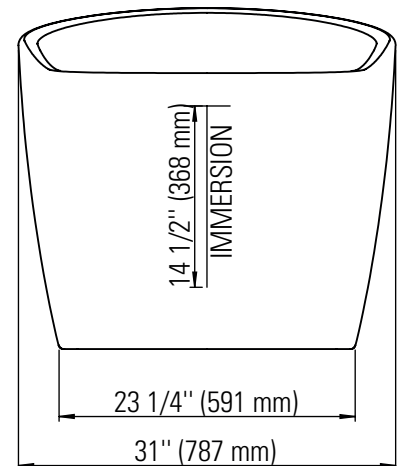

Produits Neptune
Rouge

MALAGA 3260F1

Bathtub

Ajustable feet
Above-the-floor rough (AFR)

*All dimensions are approximate and subject to change without notice
Please refer to the installation guide before beginning the installation