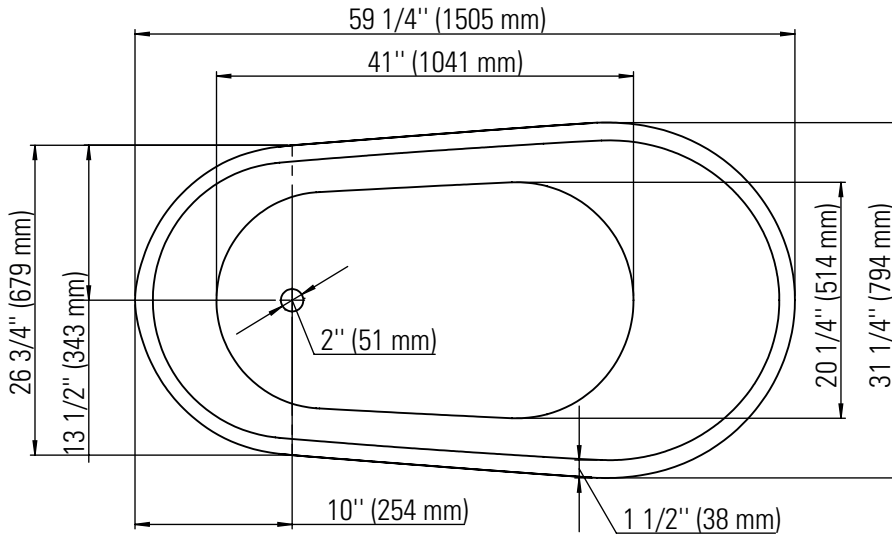

Produits Neptune
Rouge

MALAGA 3260F1

Bathtub

Ajustable feet
Above-the-floor rough (AFR)

*All dimensions are approximate and subject to change without notice
Please refer to the installation guide before beginning the installation