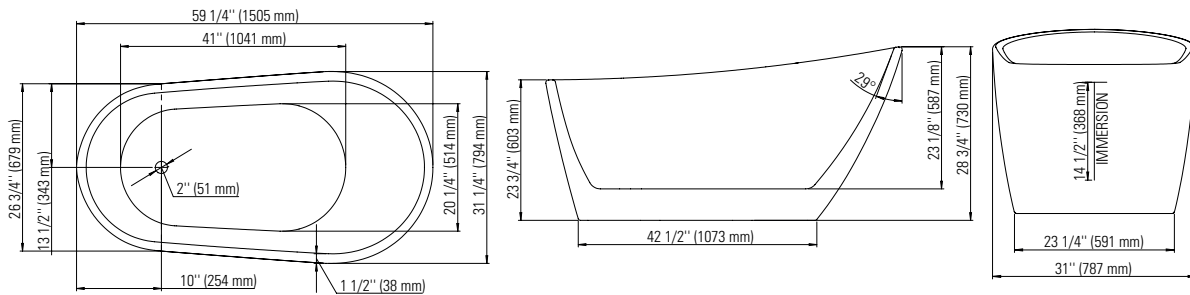

MALAGA F1 3260

59 1/4" x 31 1/4" x 28 3/4"

PRODUCT DESCRIPTION:		24-48hrs 5 days
Adjustable feet Contemporary style Above-the-floor rough (AFR) Integrated linear overflow and drain kit included, chrome		
WATER CAPACITY:	IMMERSION:	
55 gallons	14 1/2 po	
BOX SIZE:		
61" x 33" x 30"		
NET WEIGHT:	GROSS WEIGHT:	
84 lbs	109 lbs	

Bathtub only

MAL3260F1

Mass-Air
Included: 12 injectors, 750W (1 1/2h.p.) Optima blower, with 300W heating element, 72" blower hose extension, and remote control.

MAL3260F1M

Rouge-Air
Included: 12 micro-jets, 750W (1 1/2h.p.) Optima blower, with 300W heating element, 72" blower hose extension, and remote control.