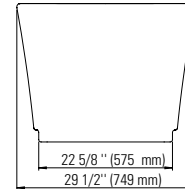

# LONDON F1 3066

66 7/8" x 29 1/2" x 23"

<b>PRODUCT DESCRIPTION:</b>	
Adjustable feet Transitional style Above-the-floor rough (AFR) Integrated linear overflow and drain kit included, chrome	
<b>24-48hrs 5 days</b>	
<b>WATER CAPACITY:</b>	<b>IMMERSION:</b>
63 gallons	15 po
<b>BOX SIZE:</b>	
69" x 31" x 24"	
<b>NET WEIGHT:</b>	<b>GROSS WEIGHT:</b>
98 lbs	122 lbs