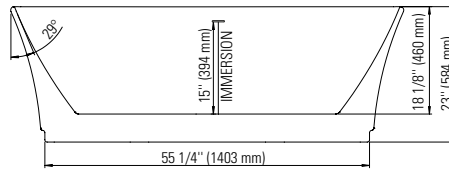

# LONDON F1 3066

66 7/8" x 29 1/2" x 23"

<b>PRODUCT DESCRIPTION:</b>	
Adjustable feet Transitional style Above-the-floor rough (AFR) Integrated linear overflow and drain kit included, chrome	
<b>24-48hrs 5 days</b>	
<b>WATER CAPACITY:</b>	<b>IMMERSION:</b>
63 gallons	15 po
<b>BOX SIZE:</b>	
69" x 31" x 24"	
<b>NET WEIGHT:</b>	<b>GROSS WEIGHT:</b>
98 lbs	122 lbs