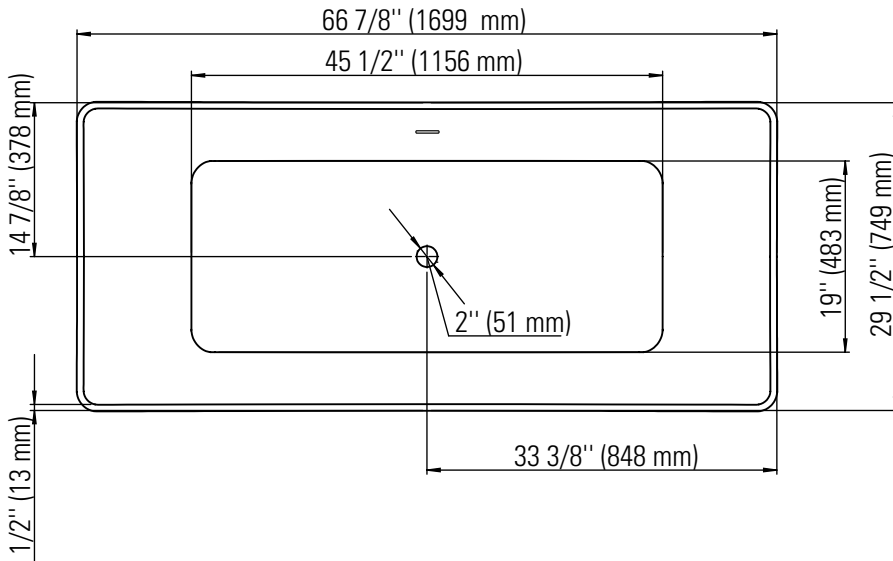

# LONDON F1 3066

66 7/8" x 29 1/2" x 23"

<b>PRODUCT DESCRIPTION:</b>	
Adjustable feet Transitional style Above-the-floor rough (AFR) Integrated linear overflow and drain kit included, chrome	
<b>24-48hrs 5 days</b>	
<b>WATER CAPACITY:</b>	<b>IMMERSION:</b>
63 gallons	15 po
<b>BOX SIZE:</b>	
69" x 31" x 24"	
<b>NET WEIGHT:</b>	<b>GROSS WEIGHT:</b>
98 lbs	122 lbs

# LONDON 3066F1

Bathtub

Ajustable feet

Above-the-floor rough (AFR)

\*All dimensions are approximate and subject to change without notice  
Please refer to the installation guide before beginning the installation