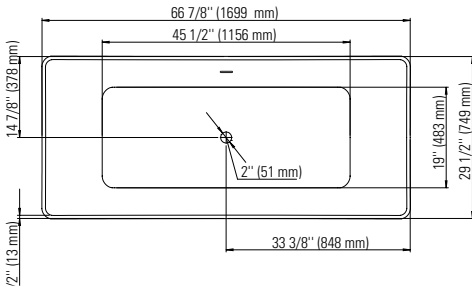

# LONDON F1 3066

66 7/8" x 29 1/2" x 23"

<b>PRODUCT DESCRIPTION:</b>	
Adjustable feet Transitional style Above-the-floor rough (AFR) Integrated linear overflow and drain kit included, chrome	
<b>24-48hrs 5 days</b>	
<b>WATER CAPACITY:</b>	<b>IMMERSION:</b>
63 gallons	15 po
<b>BOX SIZE:</b>	
69" x 31" x 24"	
<b>NET WEIGHT:</b>	<b>GROSS WEIGHT:</b>
98 lbs	122 lbs