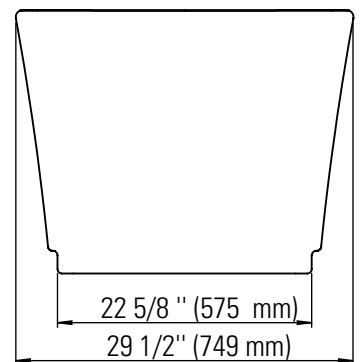

Produits Neptune

LONDON 3066F1

Bathtub

Ajustable feet

Above-the-floor rough (AFR)

*All dimensions are approximate and subject to change without notice
Please refer to the installation guide before beginning the installation