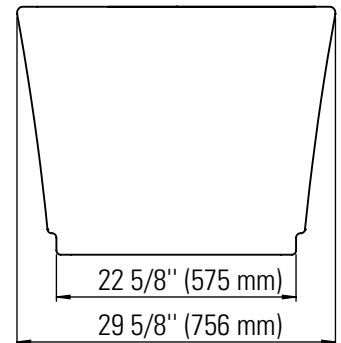

Produits Neptune

LONDON 3060F1

Bathtub

Ajustable feet

Above-the-floor rough (AFR)

*All dimensions are approximate and subject to change without notice
Please refer to the installation guide before beginning the installation