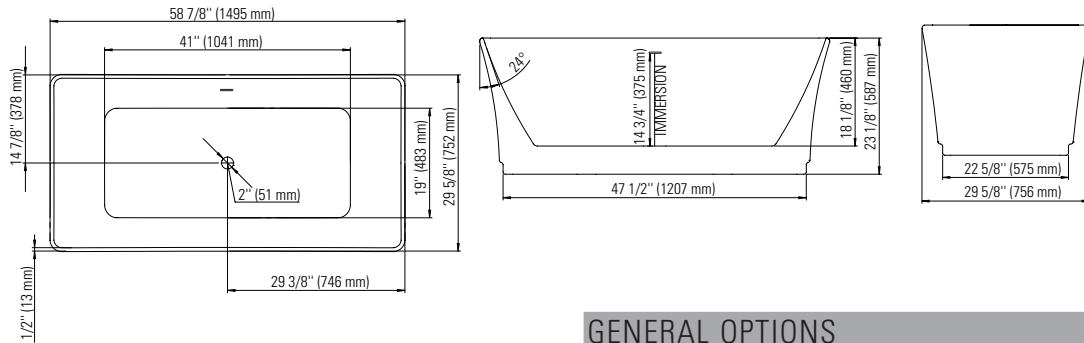

LONDON F1 3060

58 7/8" x 29 5/8" x 23 1/8"

| | |
|---|----------------------|
| PRODUCT DESCRIPTION: | |
| Adjustable feet Transitional style Above-the-floor rough (AFR) Integrated linear overflow and drain kit included, chrome | |
| WATER CAPACITY: | IMMERSION: |
| 55 gallons | 14 3/4 po |
| BOX SIZE: | |
| 61" x 31" x 24" | |
| NET WEIGHT: | GROSS WEIGHT: |
| 91 lbs | 113 lbs |

24-48hrs
5 days

GENERAL OPTIONS

| | |
|---------------------------------------|----------|
| Overflow and waste included: Chrome | |
| Acrylic Colour: White | Standard |
| Bathtub drain adapter (picture below) | |