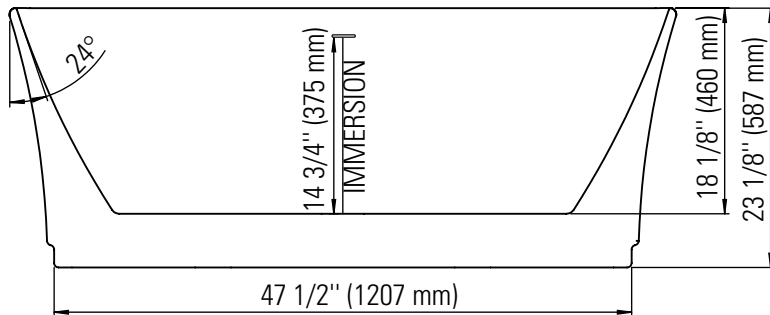

Produits Neptune

LONDON 3060F1

Bathtub

Ajustable feet

Above-the-floor rough (AFR)

*All dimensions are approximate and subject to change without notice
Please refer to the installation guide before beginning the installation