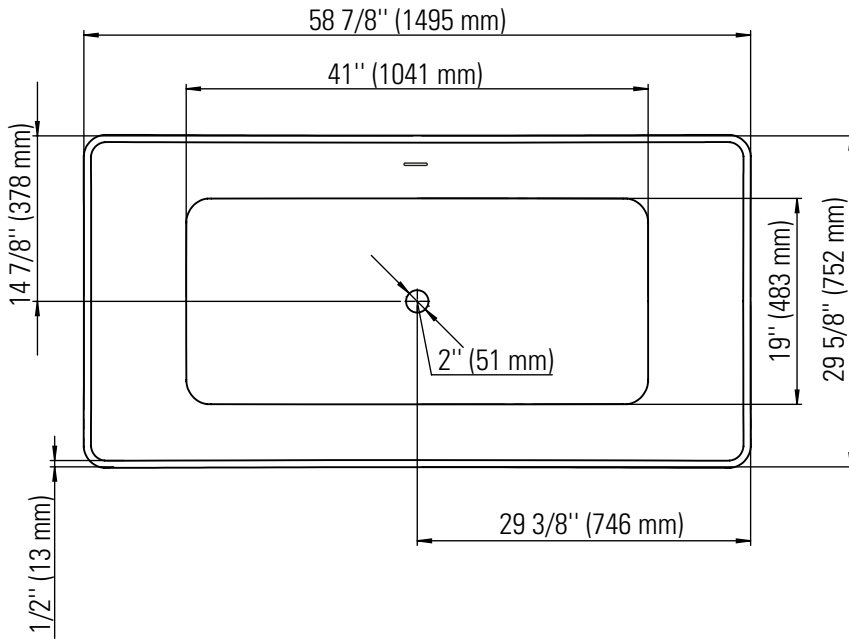

Produits Neptune

LONDON 3060F1

Bathtub

Ajustable feet

Above-the-floor rough (AFR)

*All dimensions are approximate and subject to change without notice
Please refer to the installation guide before beginning the installation