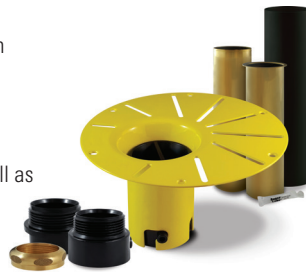

LONDON F1 3060

58 7/8" x 29 5/8" x 23 1/8"

| | |
|---|----------------------|
| PRODUCT DESCRIPTION: | |
| Adjustable feet Transitional style Above-the-floor rough (AFR) Integrated linear overflow and drain kit included, chrome | |
| WATER CAPACITY: | IMMERSION: |
| 55 gallons | 14 3/4 po |
| BOX SIZE: | |
| 61" x 31" x 24" | |
| NET WEIGHT: | GROSS WEIGHT: |
| 91 lbs | 113 lbs |

Gel black neck pillow
White, brushed nickel or black overflow and drain kit

MASS-AIR / ROUGE-AIR OPTIONS

| | |
|---|----------|
| Mass-Air Jet finish: White/Chrome | Standard |
| Others: Chrome/Chrome | |
| 96" blower hose extension | |
| A blower hose extension is required when the blower is located more than 4' from the bathtub. | |

| | | |
|--|---|------------|
| | Bathtub only | LON3060F1 |
| | Mass-Air Included: 12 injectors, 750W (1 1/2h.p.) Optima blower, with 300W heating element, 72" blower hose extension, and remote control. | LON3060F1M |
| | Rouge-Air Included: 12 micro-jets, 750W (1 1/2h.p.) Optima blower, with 300W heating element, 72" blower hose extension, and remote control. | LON3060F1A |

BATHTUB DRAIN ADAPTER

123Connect is a freestanding bathtub rough-in (install before tile).

- Quick, easy and clean installation.
- No access panel required.
- Allows for an installation as close to the wall as possible.