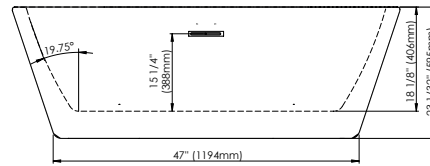

# BERLIN F1 3266

66 11/16" x 31 11/16" x 23 1/32"

## PRODUCT DESCRIPTION:

Adjustable feet  
 Transitional style  
 Above-the-floor rough (AFR)  
 Integrated linear overflow and drain kit included, chrome

24-48hrs  
 5 days

<b>WATER CAPACITY:</b> 64 gallons	<b>IMMERSION:</b> 15 1/4 po
<b>BOX SIZE:</b> 68" x 34" x 25"	
<b>NET WEIGHT:</b> 106 lbs	<b>GROSS WEIGHT:</b> 131 lbs