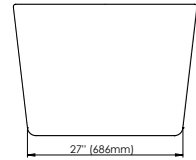

# BERLIN F1 3266

66 11/16" x 31 11/16" x 23 1/32"

## PRODUCT DESCRIPTION:

Adjustable feet  
 Transitional style  
 Above-the-floor rough (AFR)  
 Integrated linear overflow and drain kit included, chrome

24-48hrs  
 5 days

<b>WATER CAPACITY:</b> 64 gallons	<b>IMMERSION:</b> 15 1/4 po
<b>BOX SIZE:</b> 68" x 34" x 25"	
<b>NET WEIGHT:</b> 106 lbs	<b>GROSS WEIGHT:</b> 131 lbs