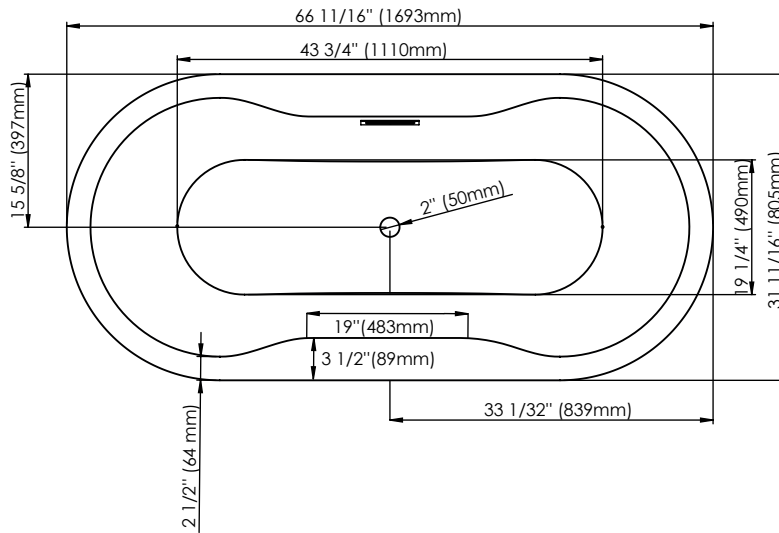

# BERLIN F1 3266

66 11/16" x 31 11/16" x 23 1/32"

## PRODUCT DESCRIPTION:

Adjustable feet  
 Transitional style  
 Above-the-floor rough (AFR)  
 Integrated linear overflow and drain kit included, chrome

24-48hrs  
 5 days

<b>WATER CAPACITY:</b> 64 gallons	<b>IMMERSION:</b> 15 1/4 po
<b>BOX SIZE:</b> 68" x 34" x 25"	
<b>NET WEIGHT:</b> 106 lbs	<b>GROSS WEIGHT:</b> 131 lbs

# Berlin F1 3266

Bathtub

Ajustable feet

Above-the-floor rough (AFR)

\*All dimensions are approximate and subject to change without notice  
Please refer to the installation guide before beginning the installation