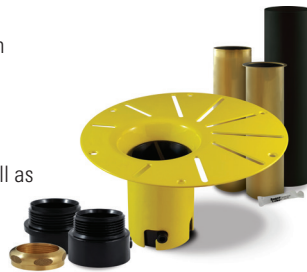

## PRODUCT DESCRIPTION:

Adjustable feet  
 Transitional style  
 Above-the-floor rough (AFR)  
 Integrated linear overflow and drain kit included, chrome

24-48hrs  
 5 days

<b>WATER CAPACITY:</b> 64 gallons	<b>IMMERSION:</b> 15 1/4 po
<b>BOX SIZE:</b> 68" x 34" x 25"	
<b>NET WEIGHT:</b> 106 lbs	<b>GROSS WEIGHT:</b> 131 lbs

## GENERAL OPTIONS

Overflow and waste included: Chrome

Acrylic Colour: White

Standard

Bathtub drain adapter (picture below)

Gel black neck pillow

White, brushed nickel or black overflow and drain kit

## MASS-AIR / ROUGE-AIR OPTIONS

Mass-Air Jet finish: White/Chrome

Standard

Others: Chrome/Chrome

96" blower hose extension

A blower hose extension is required when the blower is located more than 4' from the bathtub.

## BATHTUB DRAIN ADAPTER

123Connect is a freestanding bathtub rough-in (install before tile).

- Quick, easy and clean installation.
- No access panel required.
- Allows for an installation as close to the wall as possible.