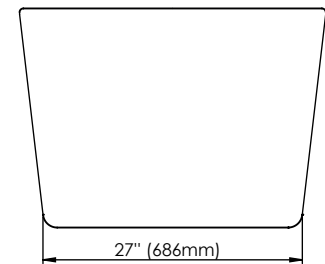

Produits Neptune
Rouge

Berlin F1 3266

Bathtub

Ajustable feet

Above-the-floor rough (AFR)

*All dimensions are approximate and subject to change without notice
Please refer to the installation guide before beginning the installation