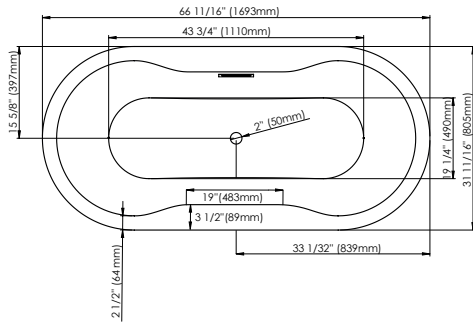

# BERLIN F1 3266

66 11/16" x 31 11/16" x 23 1/32"

## PRODUCT DESCRIPTION:

Adjustable feet  
 Transitional style  
 Above-the-floor rough (AFR)  
 Integrated linear overflow and drain kit included, chrome

24-48hrs  
 5 days

<b>WATER CAPACITY:</b> 64 gallons	<b>IMMERSION:</b> 15 1/4 po
<b>BOX SIZE:</b> 68" x 34" x 25"	
<b>NET WEIGHT:</b> 106 lbs	<b>GROSS WEIGHT:</b> 131 lbs