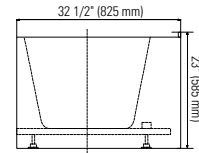

BELGRADE F1 3266

65 13/16" x 26 11/16" x 23"

PRODUCT DESCRIPTION: Adjustable feet Contemporary style Above-the-floor rough (AFR) Integrated linear overflow and drain kit included, chrome		24-48hrs 5 days
WATER CAPACITY: 270 L	IMMERSION: 13 7/8 po	
BOX SIZE: 67 9/16" x 33 7/16" x 4 3/16"		
NET WEIGHT: 54.5 kg	GROSS WEIGHT: 65 kg	