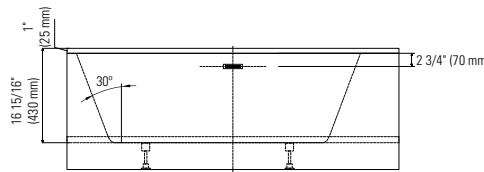

BELGRADE F1 3266

65 13/16" x 26 11/16" x 23"

PRODUCT DESCRIPTION: Adjustable feet Contemporary style Above-the-floor rough (AFR) Integrated linear overflow and drain kit included, chrome		24-48hrs 5 days
WATER CAPACITY: 270 L	IMMERSION: 13 7/8 po	
BOX SIZE: 67 9/16" x 33 7/16" x 4 3/16"		
NET WEIGHT: 54.5 kg	GROSS WEIGHT: 65 kg	