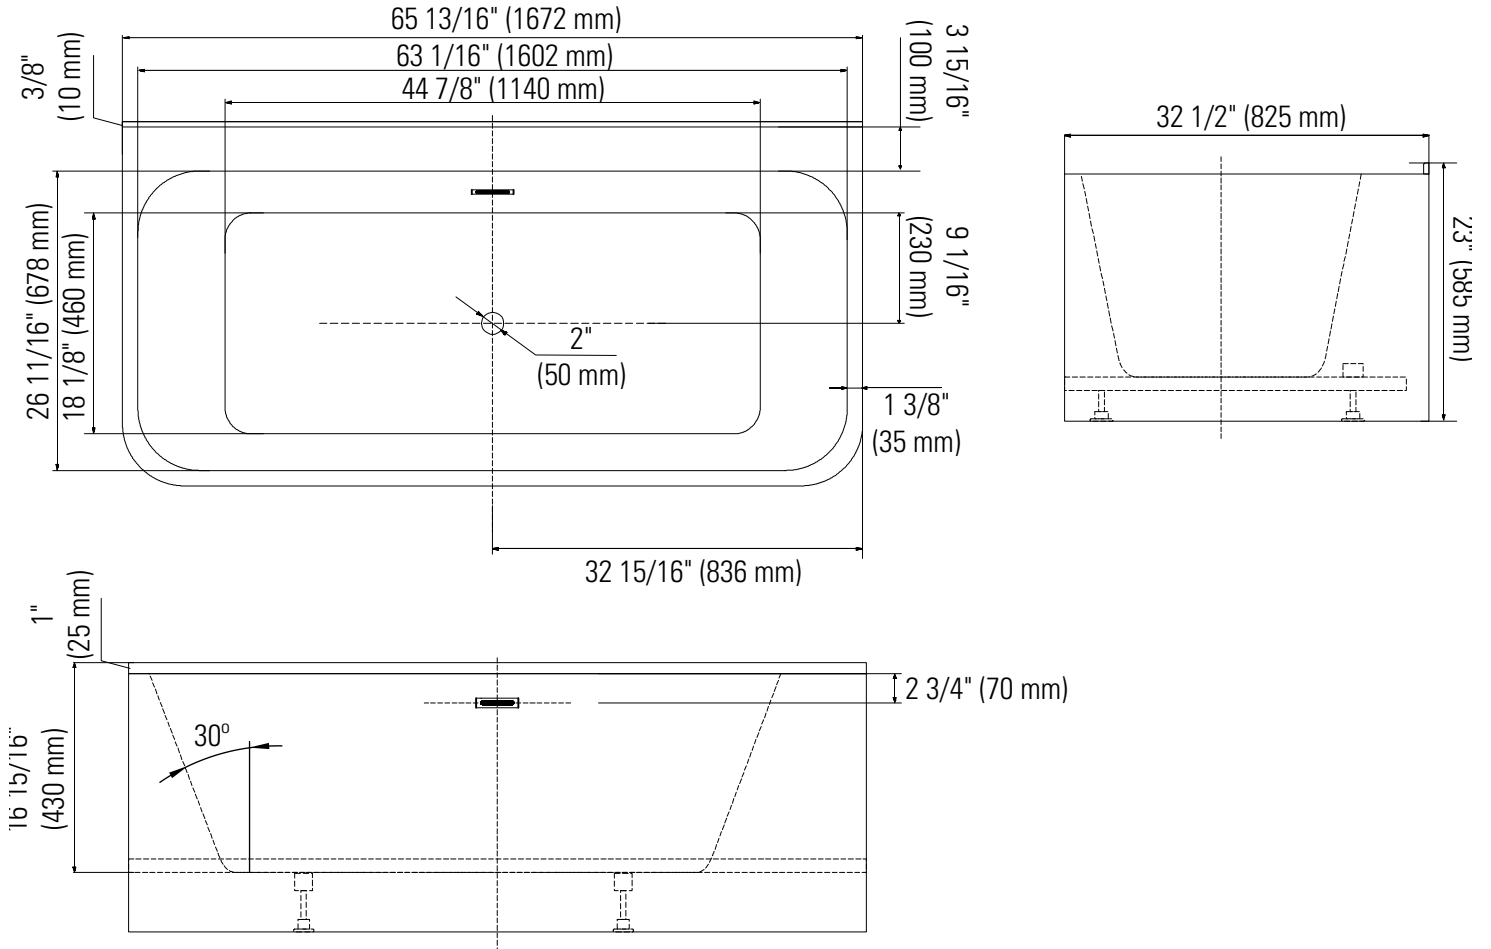

Produits Neptune
Rouge

Belgrade 3266 F1

Bathtub

Adjustable feet

Above-the-floor rough (AFR)

*All dimensions are approximate and subject to change without notice
Please refer to the installation guide before beginning the installation