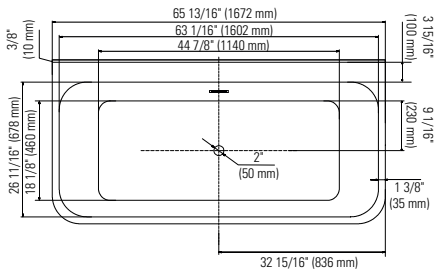

BELGRADE F1 3266

65 13/16" x 26 11/16" x 23"

PRODUCT DESCRIPTION: Adjustable feet Contemporary style Above-the-floor rough (AFR) Integrated linear overflow and drain kit included, chrome		24-48hrs 5 days
WATER CAPACITY: 270 L	IMMERSION: 13 7/8 po	
BOX SIZE: 67 9/16" x 33 7/16" x 4 3/16"		
NET WEIGHT: 54.5 kg	GROSS WEIGHT: 65 kg	