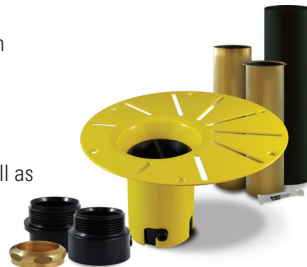

BELGRADE F1 3266

65 13/16" x 26 11/16" x 23"

PRODUCT DESCRIPTION: Adjustable feet Contemporary style Above-the-floor rough (AFR) Integrated linear overflow and drain kit included, chrome		24-48hrs 5 days
WATER CAPACITY: 270 L	IMMERSION: 13 7/8 po	
BOX SIZE: 67 9/16" x 33 7/16" x 4 3/16"		
NET WEIGHT: 54.5 kg	GROSS WEIGHT: 65 kg	

GENERAL OPTIONS

Overflow and waste included: Chrome

Acrylic Colour: White

Standard

Bathtub drain adapter (picture below)

Gel black neck pillow

White, brushed nickel or black overflow and drain kit

MASS-AIR / ROUGE-AIR OPTIONS

Mass-Air Jet finish: White/Chrome

Standard

Others: Chrome/Chrome

96" blower hose extension

A blower hose extension is required when the blower is located more than 4' from the bathtub.

BATHTUB DRAIN ADAPTER

123Connect is a freestanding bathtub rough-in (install before tile).

- Quick, easy and clean installation.
- No access panel required.
- Allows for an installation as close to the wall as possible.

LINEAR OVERFLOW