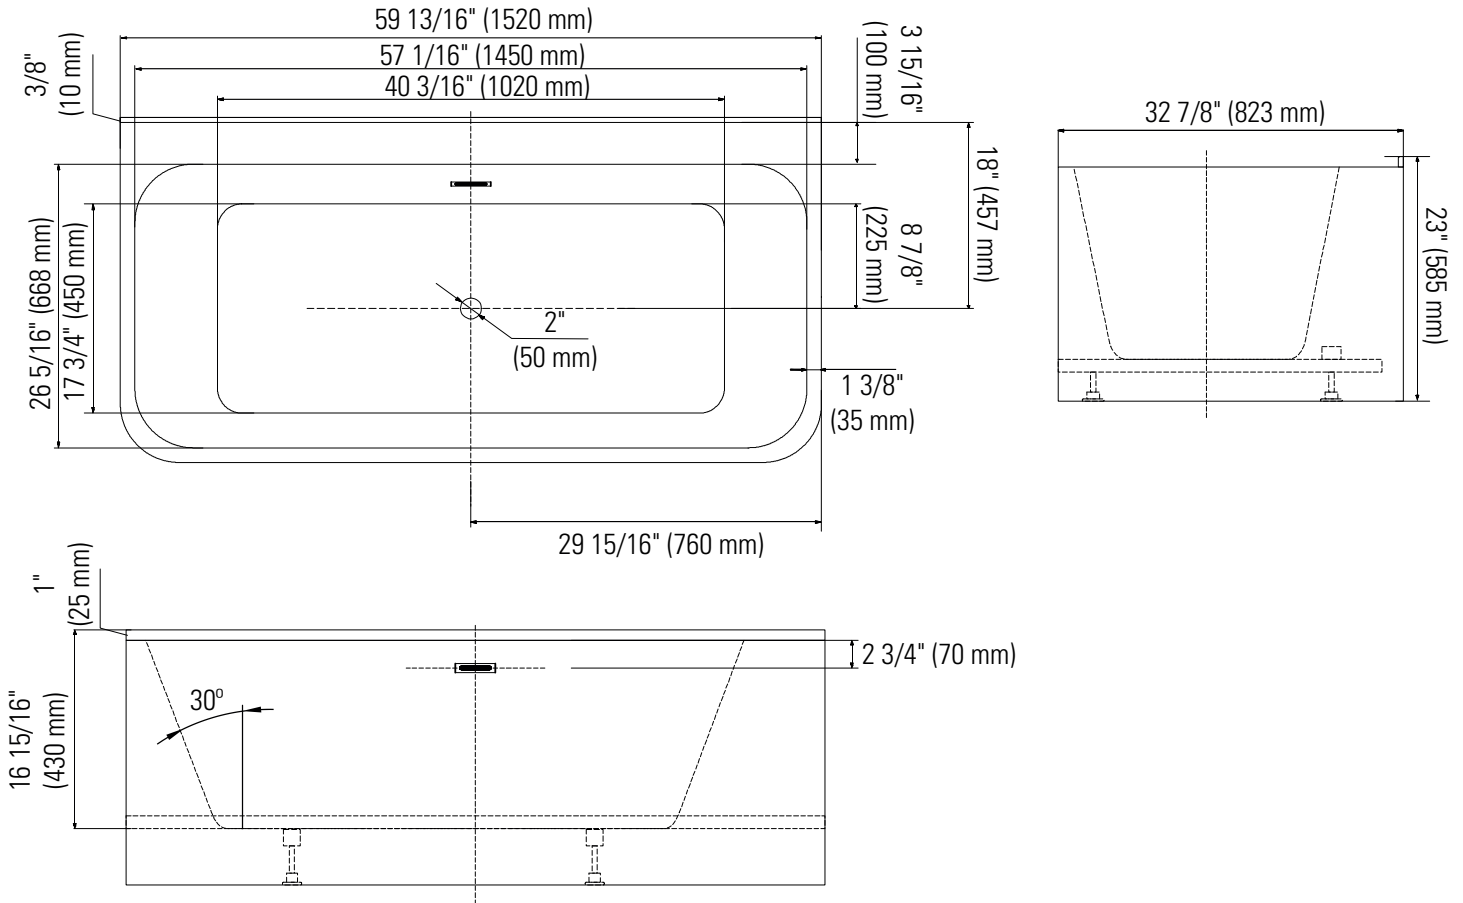

Produits Neptune
Rouge

Belgrade 3260 F1

Bathtub

Ajustable feet

Above-the-floor rough (AFR)

*All dimensions are approximate and subject to change without notice
Please refer to the installation guide before beginning the installation