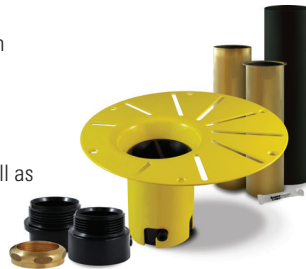

## MASS-AIR / ROUGE-AIR OPTIONS

Mass-Air Jet finish: White/Chrome

Standard

Others: Chrome/Chrome

96" blower hose extension

A blower hose extension is required when the blower is located more than 4' from the bathtub.

## BATHTUB DRAIN ADAPTER

123Connect is a freestanding bathtub rough-in (install before tile).

- Quick, easy and clean installation.
- No access panel required.
- Allows for an installation as close to the wall as possible.