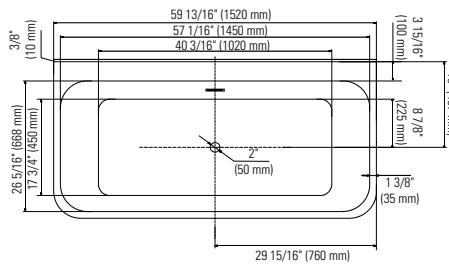

BELGRADE F1 3260

59 13/16" x 26 5/16" x 23"

PRODUCT DESCRIPTION:

Adjustable feet
Contemporary style
Above-the-floor rough (AFR)
Integrated linear overflow and drain kit included, chrome

24-48hrs
5 days

WATER CAPACITY:

235 L

IMMERSION:

13 7/8 po

BOX SIZE:

61 7/16" x 33 7/16" x 24 3/16"

NET WEIGHT:

48.6 kg

GROSS WEIGHT:

57.3 kg

Bathtub only

BEL3260F1

Mass-Air

BEL3260F1M

Included: 12 injectors, 750W (1 1/2h.p.) Optima blower, with 300W heating element, 72" blower hose extension, and remote control.

Rouge-Air

BEL3260F1A

Included: 12 micro-jets, 750W (1 1/2h.p.) Optima blower, with 300W heating element, 72" blower hose extension, and remote control.

GENERAL OPTIONS

Overflow and waste included: Chrome

Acrylic Colour: White

Standard

Bathtub drain adapter (picture below)

Gel black neck pillow

White, brushed nickel or black overflow and drain kit

MASS-AIR / ROUGE-AIR OPTIONS

Mass-Air Jet finish: White/Chrome

Standard

Others: Chrome/Chrome

96" blower hose extension

A blower hose extension is required when the blower is located more than 4' from the bathtub.

BATHTUB DRAIN ADAPTER

123Connect is a freestanding bathtub rough-in (install before tile).

- Quick, easy and clean installation.
- No access panel required.
- Allows for an installation as close to the wall as possible.

LINEAR OVERFLOW

White

Brushed nickel

Chrome

Black

CONFORMITY ATTESTATION
Bathtub Standards
cUPC
Hydromassage Standard
CAN / CSA.B45.10 / CSA.C22.2 / UL-1795

ECORESPONSABLE Certification
First manufacturer of bathroom products in North America to be certified ecoresponsible

Produits Neptune
Rouge

6835, Picard street, Saint-Hyacinthe (Québec) J2S 1H3
Phone: (450) 773-7058 - produitsneptune.com