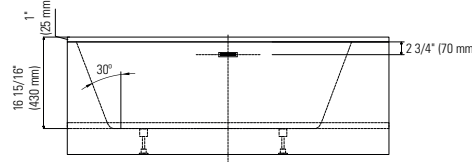

BELGRADE F1 3260

59 13/16" x 26 5/16" x 23"

PRODUCT DESCRIPTION:

Adjustable feet
Contemporary style
Above-the-floor rough (AFR)
Integrated linear overflow and drain kit included, chrome

24-48hrs
5 days

WATER CAPACITY:

235 L

IMMERSION:

13 7/8 po

BOX SIZE:

61 7/16" x 33 7/16" x 24 3/16"

NET WEIGHT:

48.6 kg

GROSS WEIGHT:

57.3 kg

Bathtub only

BEL3260F1

Mass-Air

BEL3260F1M

Included: 12 injectors, 750W (1 1/2h.p.) Optima blower, with 300W heating element, 72" blower hose extension, and remote control.

Rouge-Air

BEL3260F1A

Included: 12 micro-jets, 750W (1 1/2h.p.) Optima blower, with 300W heating element, 72" blower hose extension, and remote control.

GENERAL OPTIONS

Overflow and waste included: Chrome

Acrylic Colour: White

Standard

Bathtub drain adapter (picture below)

Gel black neck pillow

White, brushed nickel or black overflow and drain kit

MASS-AIR / ROUGE-AIR OPTIONS

Mass-Air Jet finish: White/Chrome

Standard

Others: Chrome/Chrome

96" blower hose extension

A blower hose extension is required when the blower is located more than 4' from the bathtub.

BATHTUB DRAIN ADAPTER

123Connect is a freestanding bathtub rough-in (install before tile).

- Quick, easy and clean installation.
- No access panel required.
- Allows for an installation as close to the wall as possible.

LINEAR OVERFLOW

White

Brushed nickel

Chrome

Black

CONFORMITY ATTESTATION
Bathtub Standards
cUPC
Hydromassage Standard
CAN / CSA.B45.10 / CSA.C22.2 / UL-1795

ECORESPONSABLE Certification
First manufacturer of bathroom products in North America to be certified ecoresponsible

Produits Neptune
Rouge

6835, Picard street, Saint-Hyacinthe (Québec) J2S 1H3
Phone: (450) 773-7058 - produitsneptune.com