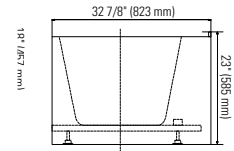

BELGRADE F1 3260

59 13/16" x 26 5/16" x 23"

PRODUCT DESCRIPTION:

Adjustable feet
Contemporary style
Above-the-floor rough (AFR)
Integrated linear overflow and drain kit included, chrome

24-48hrs
5 days

WATER CAPACITY:

235 L

IMMERSION:

13 7/8 po

BOX SIZE:

61 7/16" x 33 7/16" x 24 3/16"

NET WEIGHT:

48.6 kg

GROSS WEIGHT:

57.3 kg

Bathtub only

BEL3260F1

Mass-Air

BEL3260F1M

Included: 12 injectors, 750W (1 1/2h.p.) Optima blower, with 300W heating element, 72" blower hose extension, and remote control.

Rouge-Air

BEL3260F1A

Included: 12 micro-jets, 750W (1 1/2h.p.) Optima blower, with 300W heating element, 72" blower hose extension, and remote control.

GENERAL OPTIONS

Overflow and waste included: Chrome

Acrylic Colour: White

Standard

Bathtub drain adapter (picture below)

Gel black neck pillow

White, brushed nickel or black overflow and drain kit

MASS-AIR / ROUGE-AIR OPTIONS

Mass-Air Jet finish: White/Chrome

Standard

Others: Chrome/Chrome

96" blower hose extension

A blower hose extension is required when the blower is located more than 4' from the bathtub.

BATHTUB DRAIN ADAPTER

123Connect is a freestanding bathtub rough-in (install before tile).

- Quick, easy and clean installation.
- No access panel required.
- Allows for an installation as close to the wall as possible.

LINEAR OVERFLOW

White

Brushed nickel

Chrome

Black

CONFORMITY ATTESTATION
Bathtub Standards
cUPC
Hydromassage Standard
CAN / CSA.B45.10 / CSA.C22.2 / UL-1795

ECORESPONSABLE Certification
First manufacturer of bathroom products in North America to be certified ecoresponsible

Produits Neptune
Rouge

6835, Picard street, Saint-Hyacinthe (Québec) J2S 1H3
Phone: (450) 773-7058 - produitsneptune.com